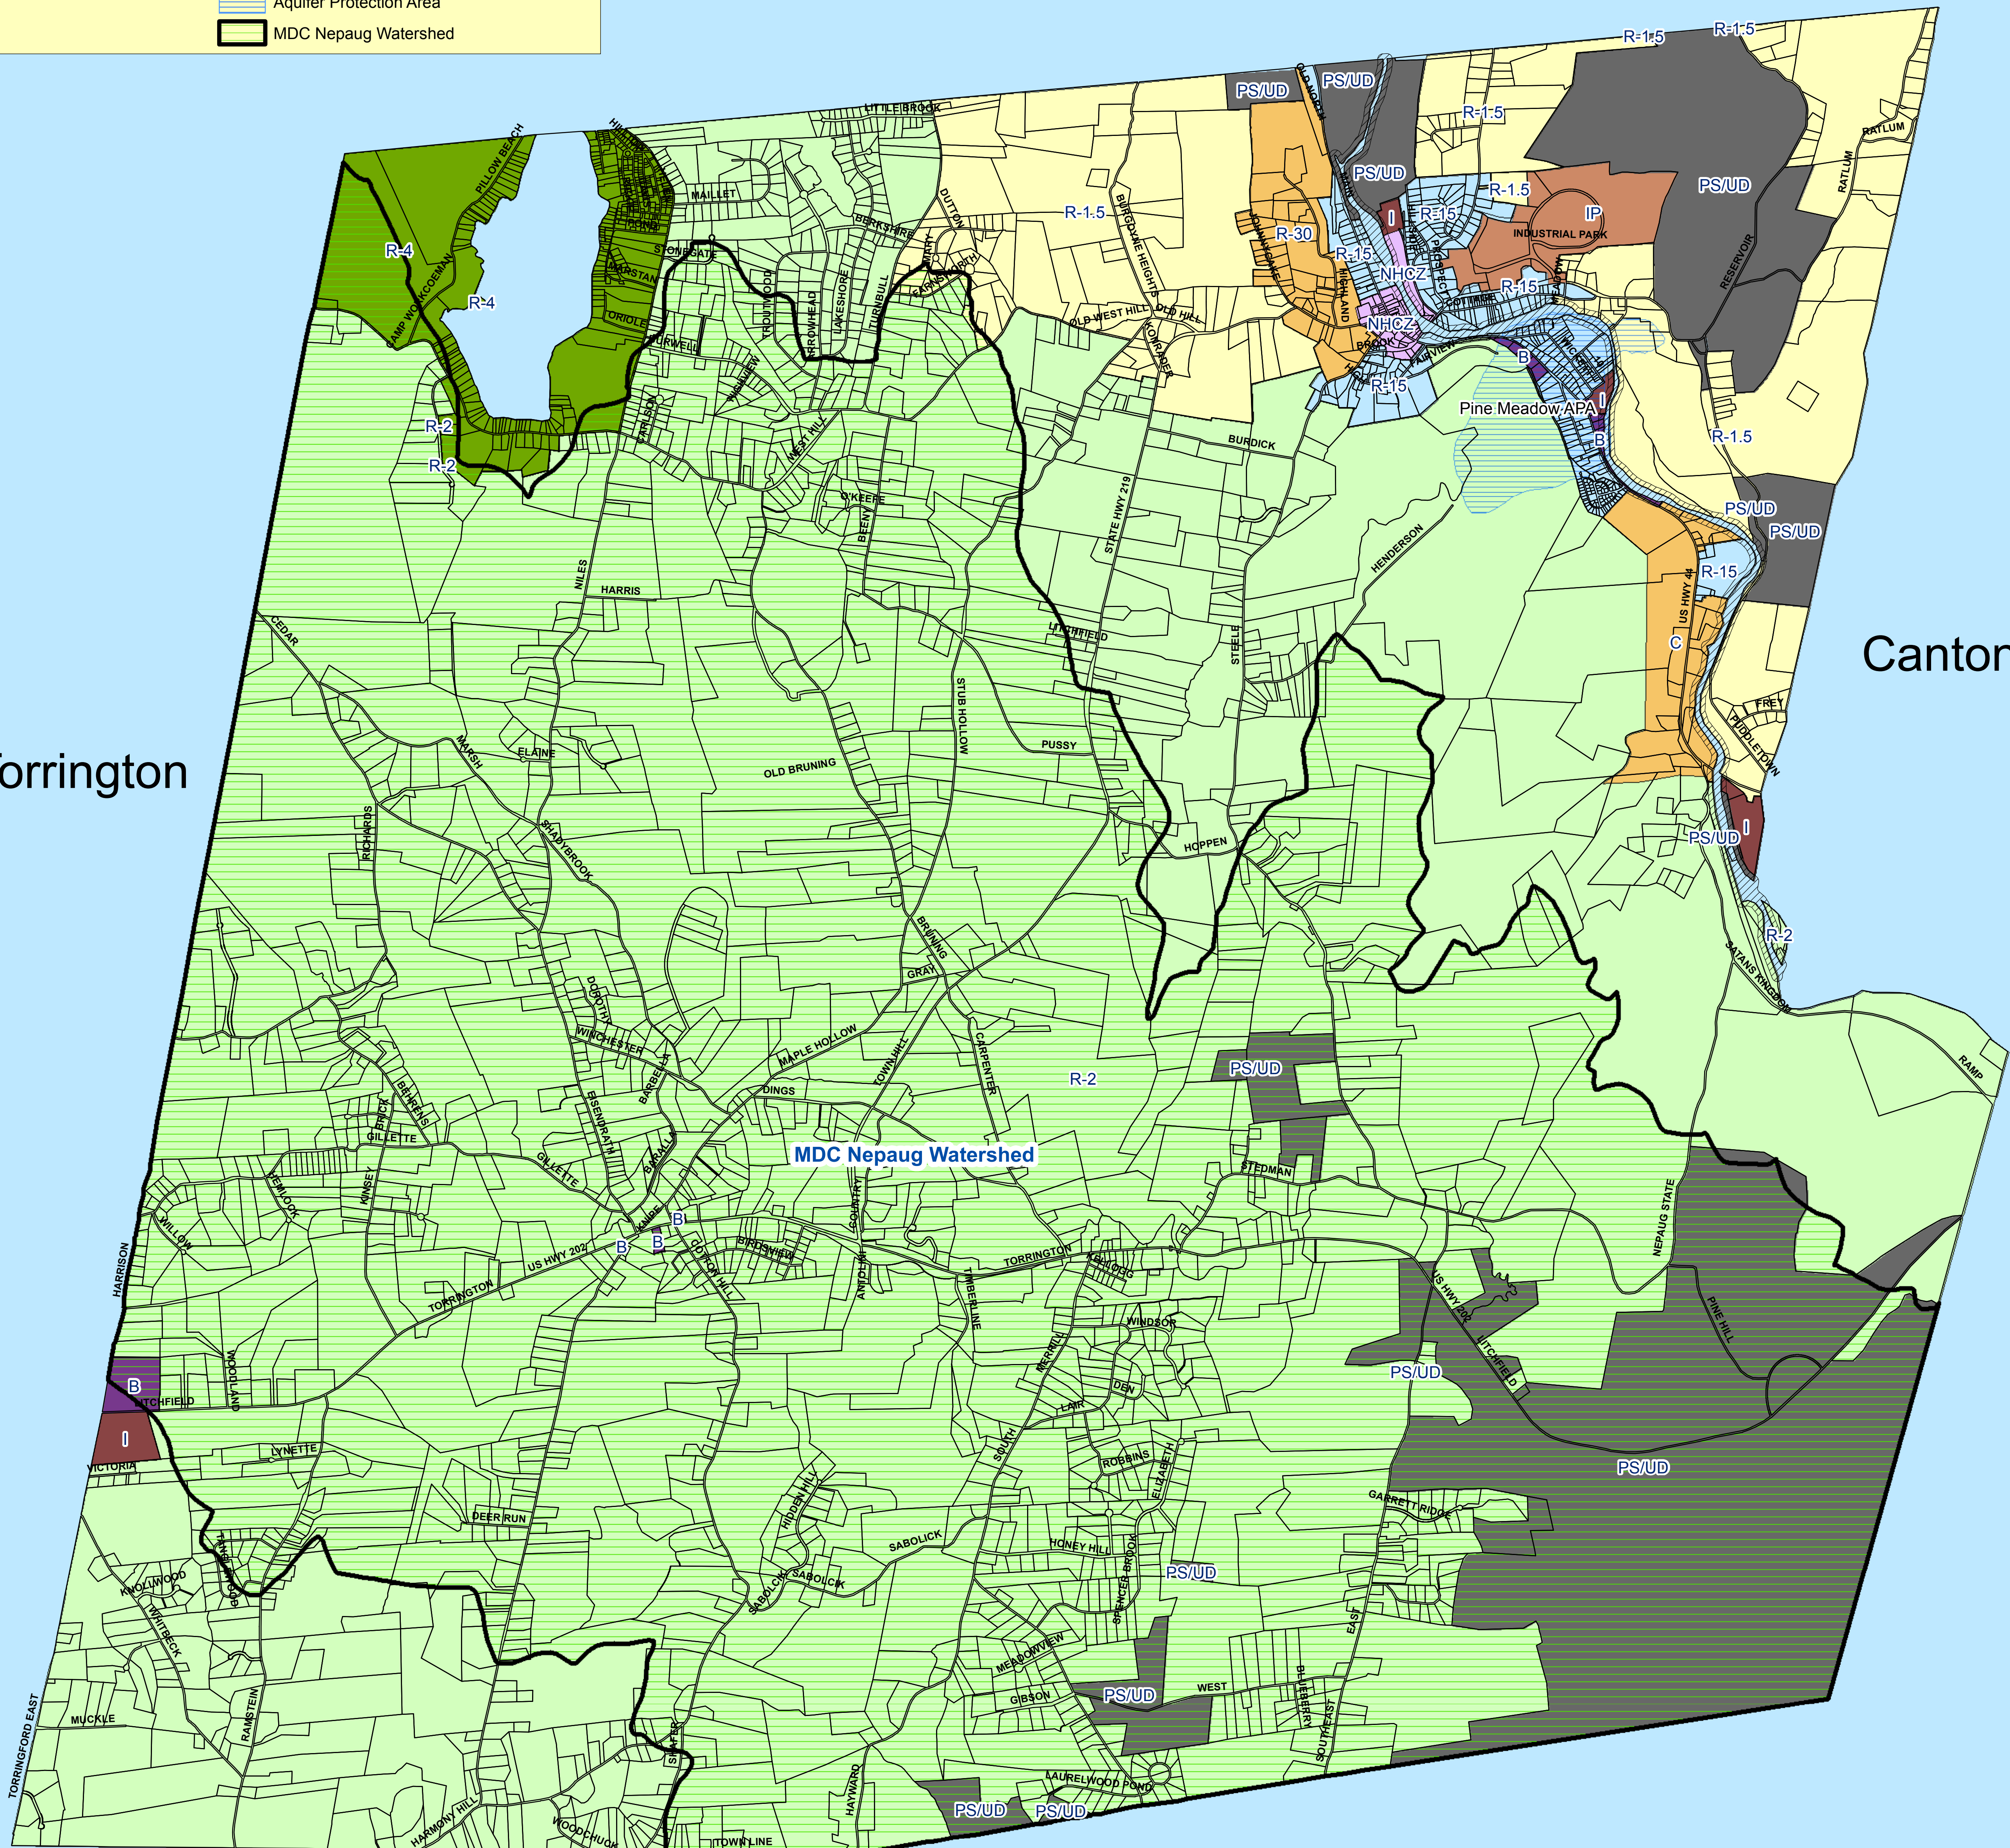

New Hartford Zoning Map

Legend

	Parcels		R-1.5 Res. 1.5 Acres
	Public Service/Utility District		R-15 Res. 15,000 Sq. Ft.
	Business		R-2 Res. 2 Acres
	Commercial		R-30 Res 30,000 Sq. Ft.
	Industrial		R-4 Res - 4 Acres
	Industrial Park		R2 Res - 2 Acres
	N.H. Center District		Farmington River Protection Overlay District
			Aquifer Protection Area
			MDC Nepaug Watershed

Barkhamsted

Canton

Torrington

Burlington

Harwinton

Map Revision Date : 8-26-14

0 0.5 1 2 Miles

Approved at the P/Z Meeting
September 10, 2014