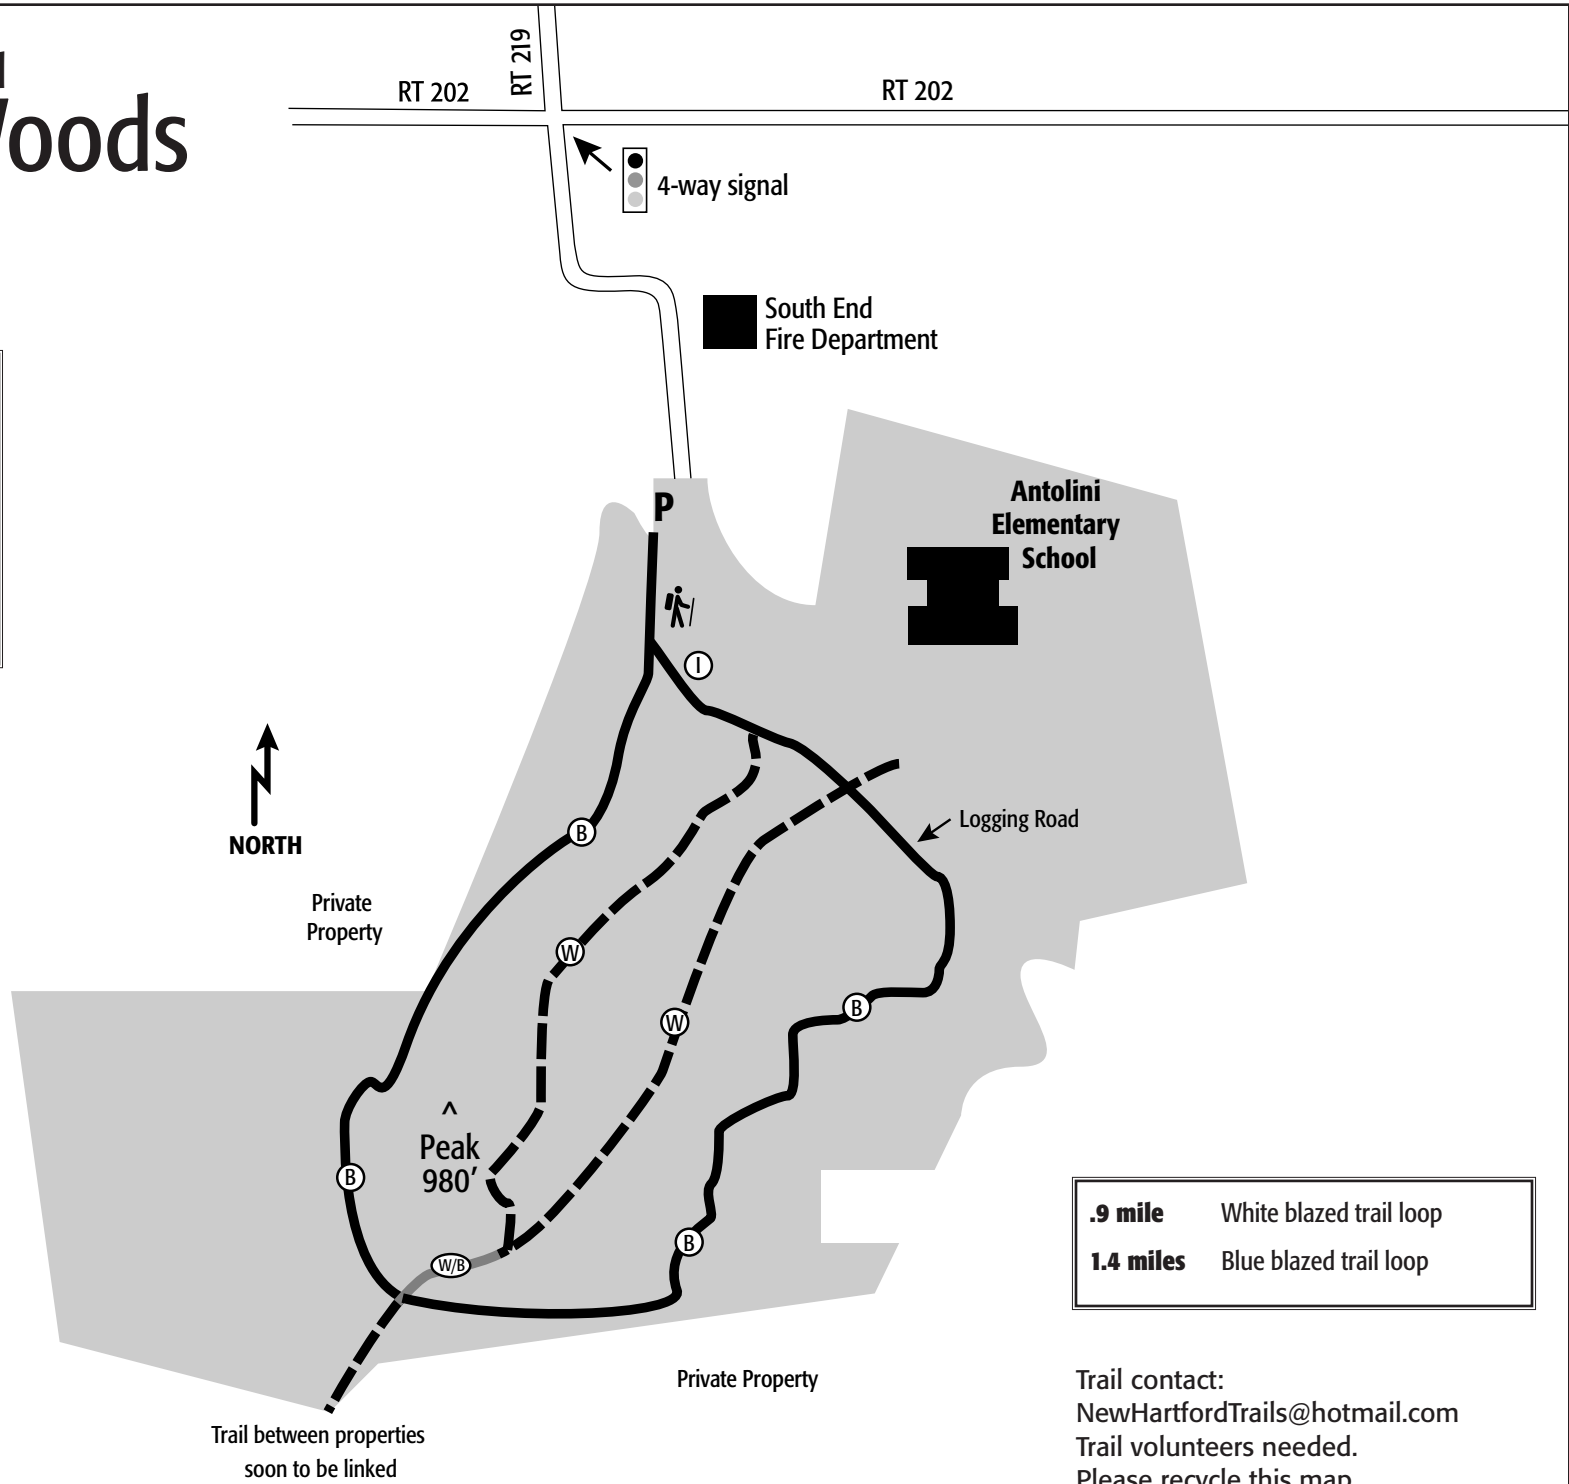

Town of New Hartford Antolini Woods Hiking Area

Legend

- P Parking
- ⓘ Information
- 🚶 Trailhead
- ⊕ Cairn-Stone trail marker
- Ⓟ Blue blazed trail
- Ⓜ White blazed trail
- Ⓜ/Ⓟ White/Blue link trail

.9 mile	White blazed trail loop
1.4 miles	Blue blazed trail loop